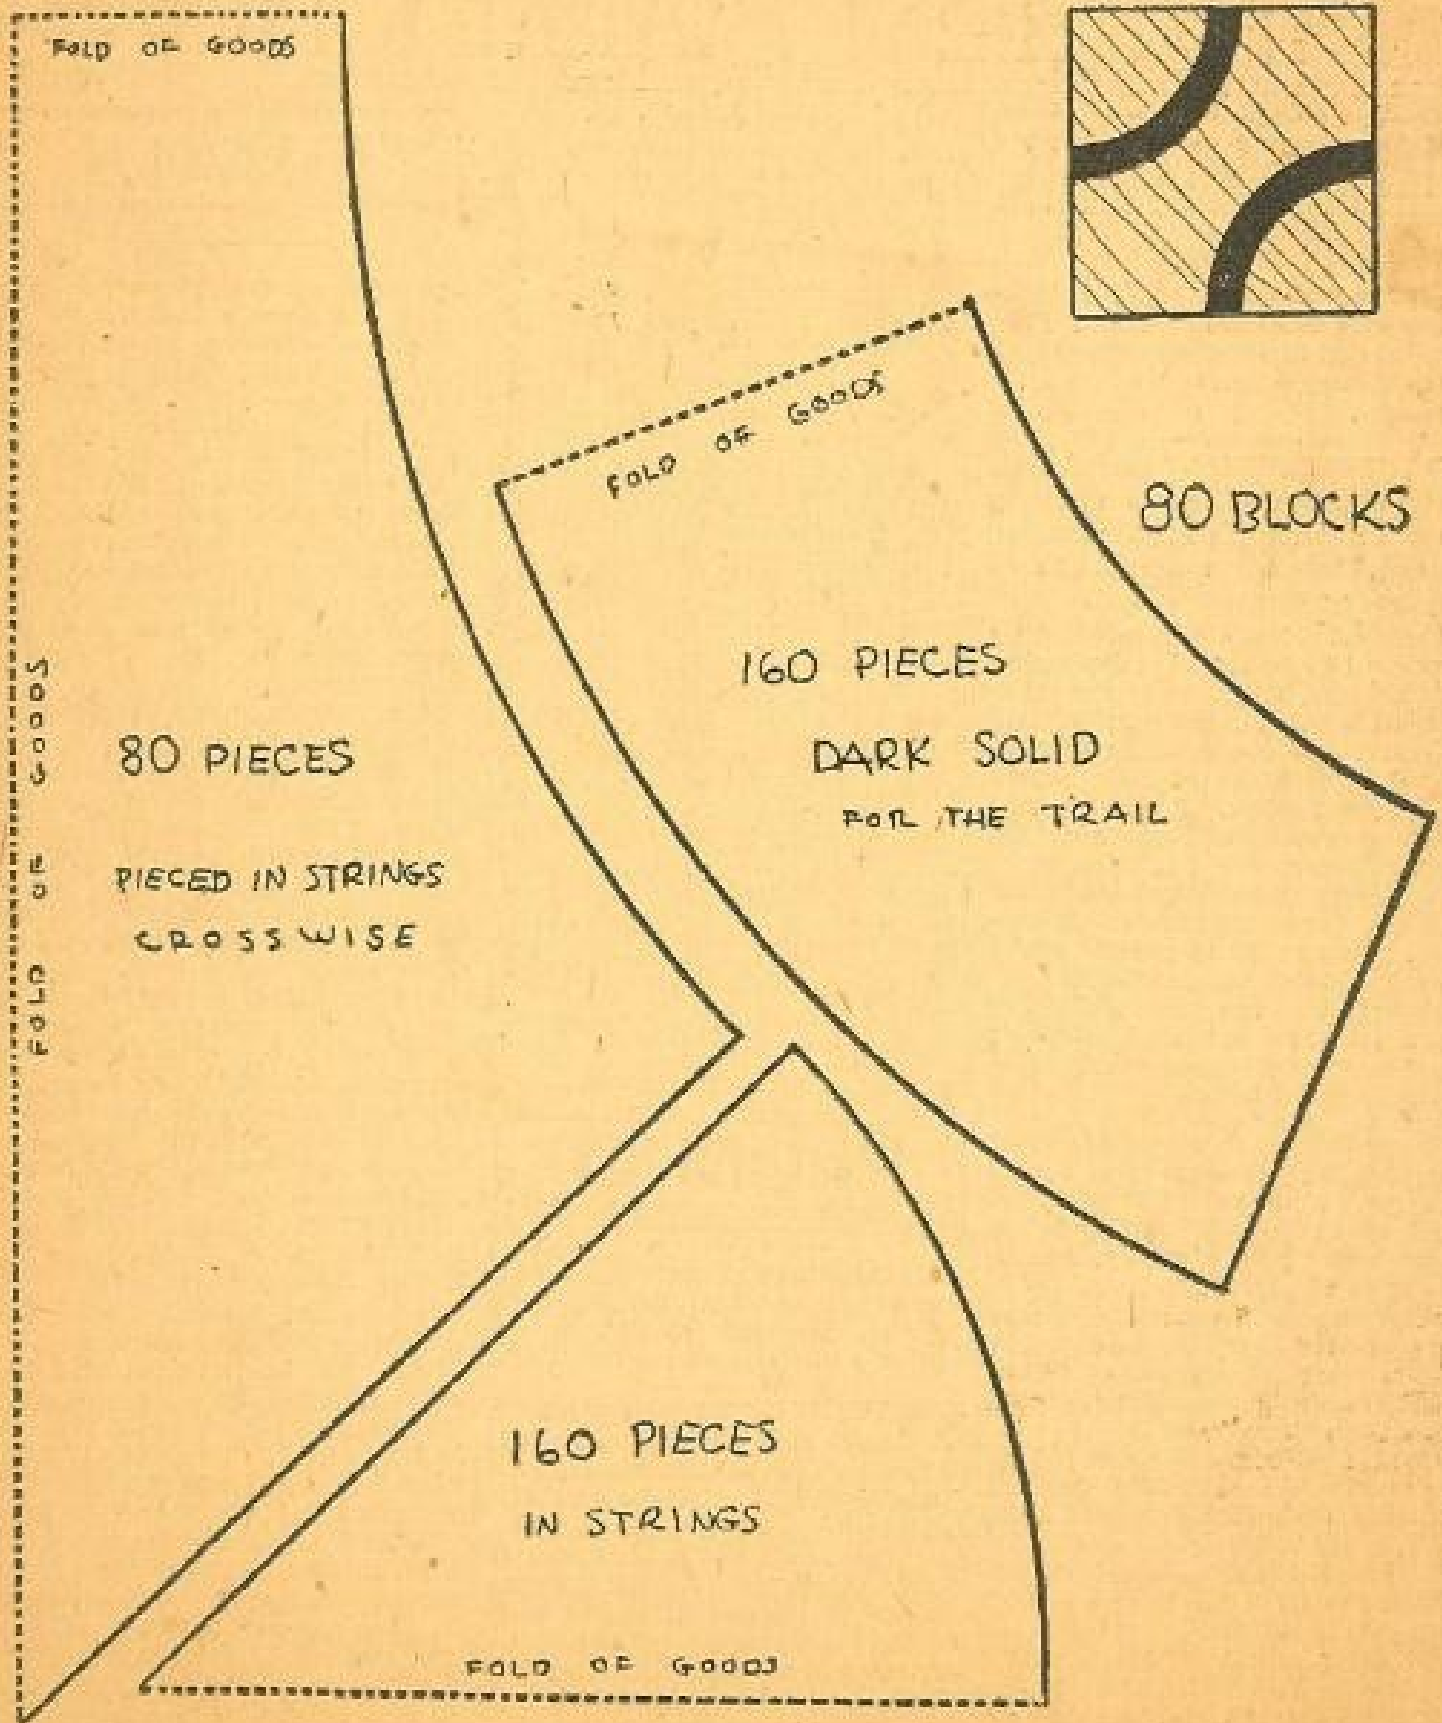

SEPTEMBER 16, 1942.

THE DRUNKARD'S TRAIL.

This wavering design comes from Miss Pauline Drawbaugh, R. R. 1, Arkinds, Ark.